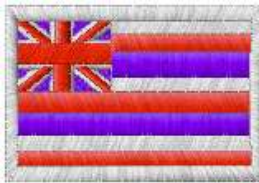

FLAG 0305 / 6900 Sts

- 1: 1 White 4: 4 Tan 7: 4 Tan
- 2: 2 Red 5: 2 Red 8: 6 Border
- 3: 3 Green 6: 5 D.Brown 9: 1 White

COLORADO

FLAG 0306 / 6400 Sts

- 1: 1 Purple 4: 4 Yellow
- 2: 2 White 5: 5 Border
- 3: 3 Red 6: 1 Purple

CONNECTICUT

FLAG 0307 / 7900 Sts

- 1: 1 Blue 6: 5 Purple 11: 7 Black
- 2: 2 White 7: 6 Green 12: 8 Border
- 3: 3 Yellow 8: 1 Blue 13: 1 Blue
- 4: 4 Grey 9: 2 White
- 5: 6 Green 10: 3 Yellow

DELAWARE

FLAG 0308 / 6700 Sts

- 1: 1 Blue 6: 5 White 11: 9 Black
- 2: 11 Border 7: 8 Blue 12: 10 Grey
- 3: 2 Tan 8: 7 Purple 13: 11 Border
- 4: 3 Orange 9: 4 Yellow 14: 1 Blue
- 5: 4 Yellow 10: 8 Green

FLORIDA

FLAG 0309 / 7400 Sts

- 1: 1 White 5: 5 Brown 9: 1 White
- 2: 2 Red 6: 6 Yellow 10: 8 Border
- 3: 3 Lt.Blue 7: 7 Black 11: 1 White
- 4: 4 Green 8: 8 Border

GEORGIA

FLAG 0310 / 8000 Sts

- 1: 1 Red 5: 4 Black
- 2: 2 White 6: 5 Border
- 3: 3 Blue 7: 1 Red
- 4: 2 White

HAWAII

FLAG 0311 / 5800 Sts

- 1: 1 Blue 5: 3 Red
- 2: 2 White 6: 1 Blue
- 3: 3 Red 7: 4 Border
- 4: 2 White 8: 1 Blue